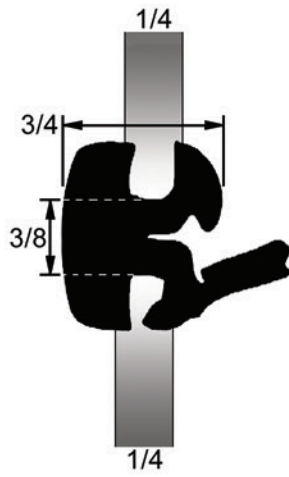

PROFILE CATALOG

Dense Rubber Extrusions - 1 pc. Self Locking

75 599

75 600

75 602

75 681

75 690

75 692

75 693

75 750

UW 987

UW 1522

Images may not be to scale

Dense Rubber Extrusions - 2 pc. Locking

Images may not be to scale

Dense Rubber Extrusions - 2 pc. Locking

★ Items available by special order

Fits glass size 5/64 to 7/64, except 75 1375 & 75 1376

Images may not be to scale

Dual Durometer Extrusion

★ Items available by special order

Dual Durometer Extrusion

★ UWS 161