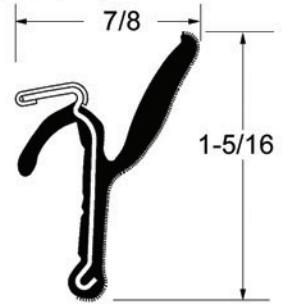

75 693

75 750

UW 987

UW 1522

Images may not be to scale

Dense Rubber Extrusions - 2 pc. Locking

Images may not be to scale

Dense Rubber Extrusions - 2 pc. Locking

WLS 466

WLS 848

WLS 900

WLS 914

Images may not be to scale

Beltline Moldings

75000143

75 0193

75 1020

75 1181

 ★ **75 1346**

75 1370

75 1371

75 1372

75 1379

75 1457

★ Items available by special order

Fits glass size 5/64 to 7/64, except 75 1375 & 75 1376

Images may not be to scale

Dual Durometer Extrusion

★ Items available by special order

Dual Durometer Extrusion

★ UWS 161