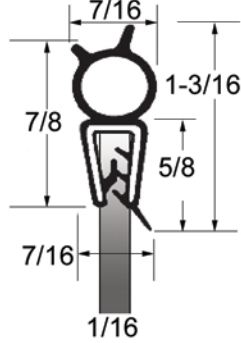

Dual Durometer Extrusion

UWS 162