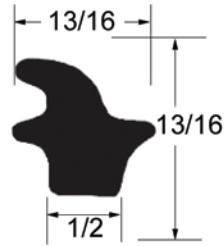

EPDM Sponge Rubber Profiles

TS 101

Beaded Channels