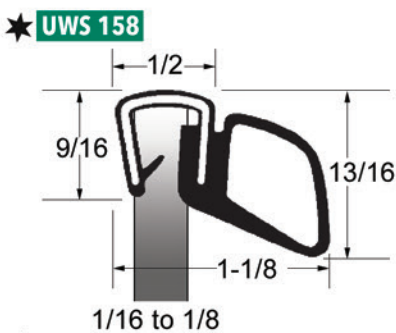

75 0636

★ **75 0637**

75 0638

75 0639

75 1000

75 1374

75 1375

75 1376

★ Items available by special order

Fits glass size 5/64 to 7/64, except 75 1375 & 75 1376

Images may not be to scale

Dual Durometer Extrusion

★ Items available by special order

Dual Durometer Extrusion

★ UWS 161