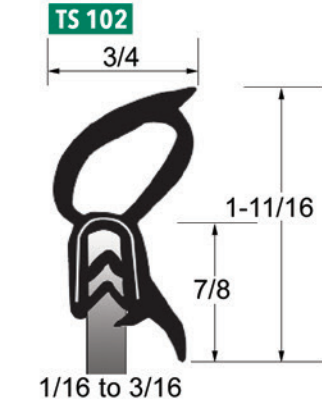

★ Items available by special order

Fits glass size 5/64 to 7/64, except 75 1375 & 75 1376

Images may not be to scale

Dual Durometer Extrusion

★ Items available by special order

Dual Durometer Extrusion

★ UWS 161