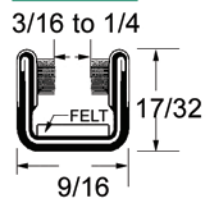

UWS 103

TS 100

TS 101

Beaded Channels

75000014

75000017

75000039

75000049