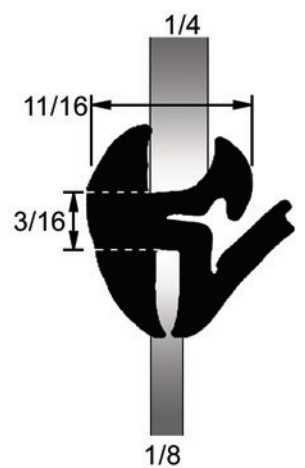

PROFILE CATALOG

Dense Rubber Extrusions - 1 pc. Self Locking

75 599

75 600

75 602

75 681

75 690

75 692

75 693

75 750

UW 987

UW 1522

Images may not be to scale

Dense Rubber Extrusions - 2 pc. Locking

Images may not be to scale

Dense Rubber Extrusions - 2 pc. Locking

★ Items available by special order

Fits glass size 5/64 to 7/64, except 75 1375 & 75 1376

Images may not be to scale

Dual Durometer Extrusion

★ Items available by special order

Dual Durometer Extrusion

★ UWS 161