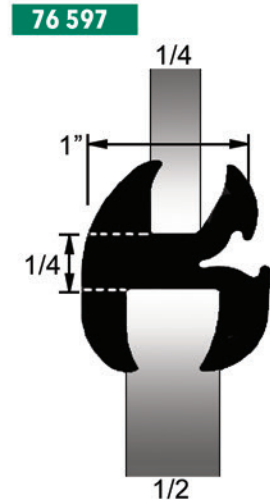

PROFILE CATALOG

Dense Rubber Extrusions - 1 pc. Self Locking

75 599

75 600

75 602

75 681

75 690

75 692

75 693

75 750

UW 987

UW 1522

Images may not be to scale

Dense Rubber Extrusions - 2 pc. Locking

Images may not be to scale

Dense Rubber Extrusions - 2 pc. Locking

★ Items available by special order

Fits glass size 5/64 to 7/64, except 75 1375 & 75 1376

Images may not be to scale

Dual Durometer Extrusion

★ Items available by special order

Dual Durometer Extrusion

★ UWS 161