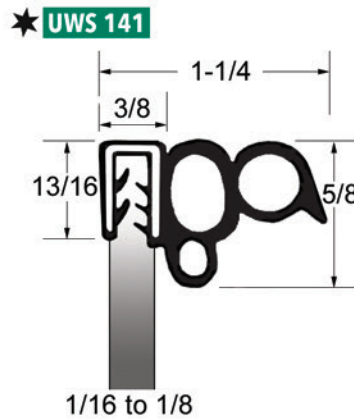

★ Items available by special order

Fits glass size 5/64 to 7/64, except 75 1375 & 75 1376

Images may not be to scale

Dual Durometer Extrusion

★ Items available by special order

Dual Durometer Extrusion

★ UWS 161