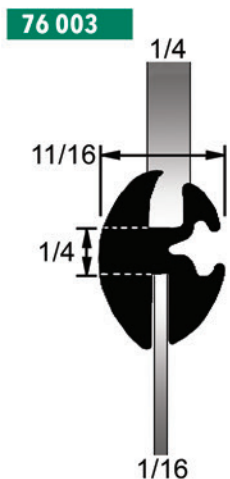

PROFILE CATALOG

Dense Rubber Extrusions - 1 pc. Self Locking

75 599

75 600

75 602

75 681

75 690

75 692

75 693

75 750

UW 987

UW 1522

Images may not be to scale

Dense Rubber Extrusions - 2 pc. Locking

Images may not be to scale

Dense Rubber Extrusions - 2 pc. Locking

★ Items available by special order

Fits glass size 5/64 to 7/64, except 75 1375 & 75 1376

Images may not be to scale

Dual Durometer Extrusion

★ Items available by special order

Dual Durometer Extrusion

★ UWS 161