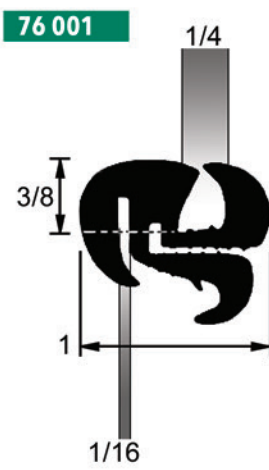

PROFILE CATALOG

Dense Rubber Extrusions - 1 pc. Self Locking

75 599

75 600

75 602

75 681

75 690

75 692

75 693

75 750

UW 987

UW 1522

Images may not be to scale

Dense Rubber Extrusions - 2 pc. Locking

Images may not be to scale

Dense Rubber Extrusions - 2 pc. Locking

★ Items available by special order

Fits glass size 5/64 to 7/64, except 75 1375 & 75 1376

Images may not be to scale

Dual Durometer Extrusion

★ Items available by special order

Dual Durometer Extrusion

★ UWS 161