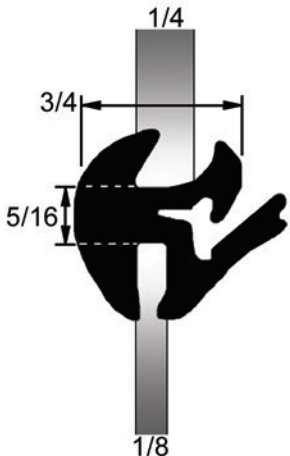

PROFILE CATALOG

Dense Rubber Extrusions - 1 pc. Self Locking

75 599

75 600

75 602

75 681

75 690

75 692

75 693

75 750

UW 987

UW 1522

Images may not be to scale

Dense Rubber Extrusions - 2 pc. Locking

Images may not be to scale

Dense Rubber Extrusions - 2 pc. Locking

★ Items available by special order

Fits glass size 5/64 to 7/64, except 75 1375 & 75 1376

Images may not be to scale

Dual Durometer Extrusion

★ Items available by special order

Dual Durometer Extrusion

★ UWS 161