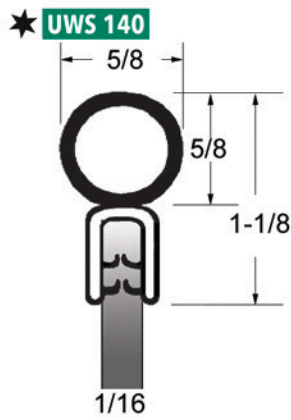

75 0636

★ **75 0637**

75 0638

75 0639

75 1000

75 1374

75 1375

75 1376

★ Items available by special order

Fits glass size 5/64 to 7/64, except 75 1375 & 75 1376

Images may not be to scale

Dual Durometer Extrusion

★ Items available by special order

Dual Durometer Extrusion

★ UWS 161