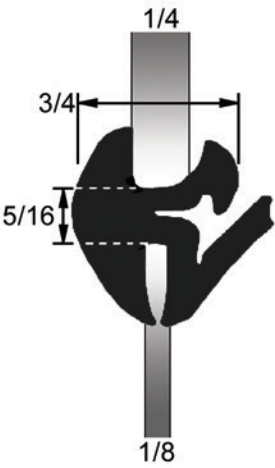

PROFILE CATALOG

Dense Rubber Extrusions - 1 pc. Self Locking

75 599

75 600

75 602

75 681

75 690

75 692

75 693

75 750

UW 987

UW 1522

Images may not be to scale

Dense Rubber Extrusions - 2 pc. Locking

Images may not be to scale

Dense Rubber Extrusions - 2 pc. Locking

★ Items available by special order

Fits glass size 5/64 to 7/64, except 75 1375 & 75 1376

Images may not be to scale

Dual Durometer Extrusion

★ Items available by special order

Dual Durometer Extrusion

★ UWS 161