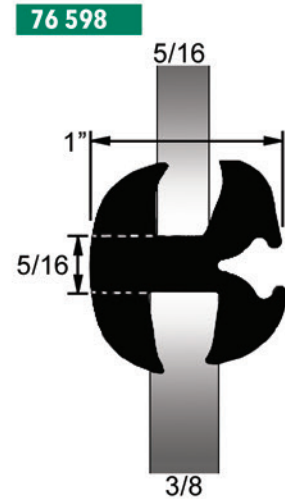

PROFILE CATALOG

Dense Rubber Extrusions - 1 pc. Self Locking

75 599

75 600

75 602

75 681

75 690

75 692

75 693

75 750

UW 987

UW 1522

Images may not be to scale

Dense Rubber Extrusions - 2 pc. Locking

Images may not be to scale

Dense Rubber Extrusions - 2 pc. Locking

★ Items available by special order

Fits glass size 5/64 to 7/64, except 75 1375 & 75 1376

Images may not be to scale

Dual Durometer Extrusion

★ Items available by special order

Dual Durometer Extrusion

★ UWS 161