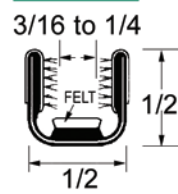

EPDM Sponge Rubber Profiles

Beaded Channels

75000039