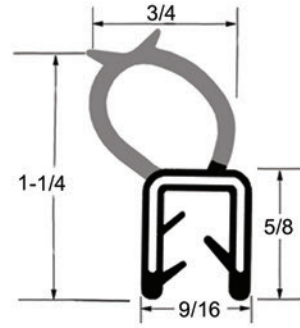

CIH 0403 005