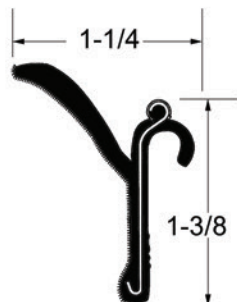

Beltline Moldings

75000143

75 0193

75 1020

75 1181

★ **75 1346**

75 1370

75 1371

75 1372

75 1379

75 1457

75 1555

75 1836

75 9060

75 9101

75 9105

75 9106

★ Items available by special order