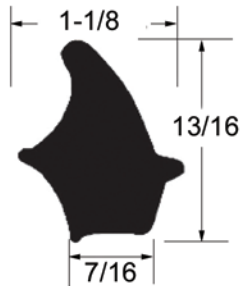

EPDM Sponge Rubber Profiles

TS 100

Beaded Channels