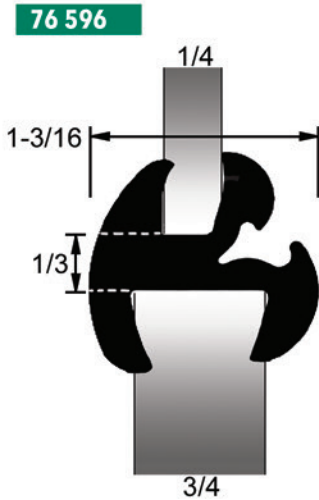

PROFILE CATALOG

Dense Rubber Extrusions - 1 pc. Self Locking

75 599

75 600

75 602

75 681

75 690

75 692

75 693

75 750

UW 987

UW 1522

Images may not be to scale

Dense Rubber Extrusions - 2 pc. Locking

Images may not be to scale

Dense Rubber Extrusions - 2 pc. Locking

★ Items available by special order

Fits glass size 5/64 to 7/64, except 75 1375 & 75 1376

Images may not be to scale

Dual Durometer Extrusion

★ Items available by special order

Dual Durometer Extrusion

★ UWS 161