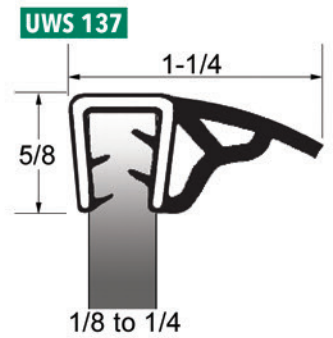

75 0636

★ **75 0637**

75 0638

75 0639

75 1000

75 1374

75 1375

75 1376

★ Items available by special order

Fits glass size 5/64 to 7/64, except 75 1375 & 75 1376

Images may not be to scale

Dual Durometer Extrusion

★ Items available by special order

Dual Durometer Extrusion

★ UWS 161