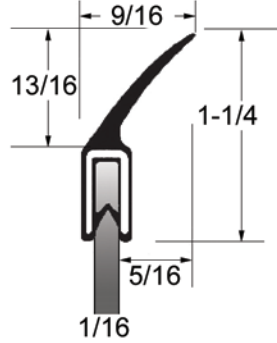

Dual Durometer Extrusion

UWS 163