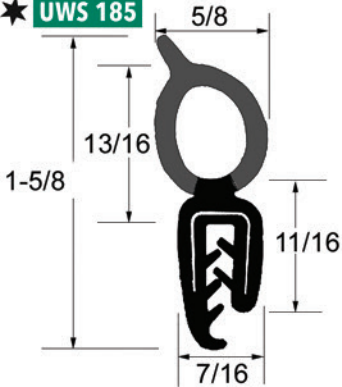

Agriculture Profiles

★ UWS 185