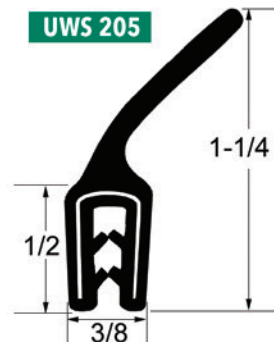

75 0636

★ **75 0637**

75 0638

75 0639

75 1000

75 1374

75 1375

75 1376

★ Items available by special order

Fits glass size 5/64 to 7/64, except 75 1375 & 75 1376

Images may not be to scale

Dual Durometer Extrusion

★ Items available by special order

Dual Durometer Extrusion

★ UWS 161