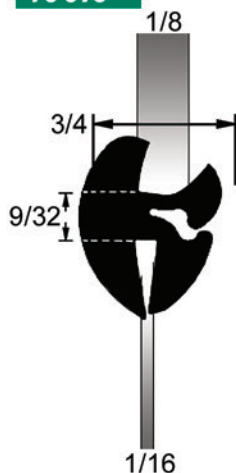

Dense Rubber Extrusions - 2 pc. Locking

76 698

Lockstrips for Weatherstrips

Images may not be to scale