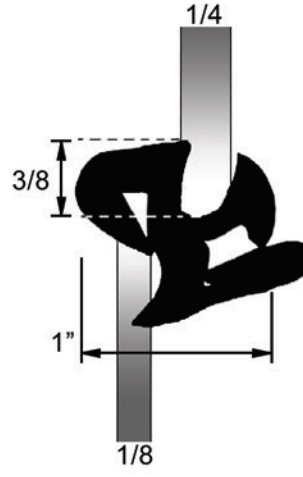

PROFILE CATALOG

Dense Rubber Extrusions - 1 pc. Self Locking

75 599

75 600

75 602

75 681

75 690

75 692

75 693

75 750

UW 987

UW 1522

Images may not be to scale

Dense Rubber Extrusions - 2 pc. Locking

Images may not be to scale

Dense Rubber Extrusions - 2 pc. Locking

★ Items available by special order

Fits glass size 5/64 to 7/64, except 75 1375 & 75 1376

Images may not be to scale

Dual Durometer Extrusion

★ Items available by special order

Dual Durometer Extrusion

★ UWS 161