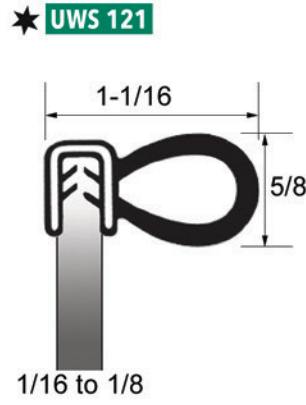

75 0636

★ **75 0637**

75 0638

75 0639

75 1000

75 1374

75 1375

75 1376

★ Items available by special order

Fits glass size 5/64 to 7/64, except 75 1375 & 75 1376

Images may not be to scale

Dual Durometer Extrusion

★ Items available by special order

Dual Durometer Extrusion

★ UWS 161