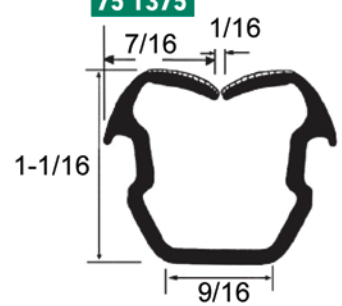

75 0636

★ **75 0637**

75 0638

75 0639

75 1000

75 1374

75 1375

75 1376

★ Items available by special order

Fits glass size 5/64 to 7/64, except 75 1375 & 75 1376

Images may not be to scale

Dual Durometer Extrusion

★ Items available by special order

Dual Durometer Extrusion

★ UWS 161