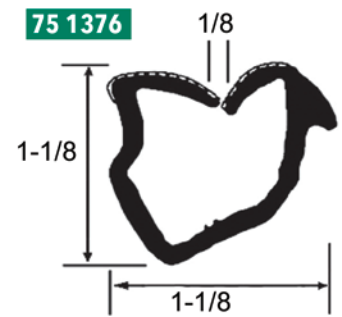

75 0636

★ **75 0637**

75 0638

75 0639

75 1000

75 1374

75 1375

75 1376

★ Items available by special order

Fits glass size 5/64 to 7/64, except 75 1375 & 75 1376

Images may not be to scale

Dual Durometer Extrusion

★ Items available by special order

Dual Durometer Extrusion

★ UWS 161