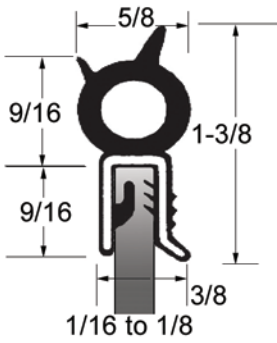

★ Items available by special order

Fits glass size 5/64 to 7/64, except 75 1375 & 75 1376

Images may not be to scale

Dual Durometer Extrusion

★ Items available by special order

Dual Durometer Extrusion

★ UWS 161