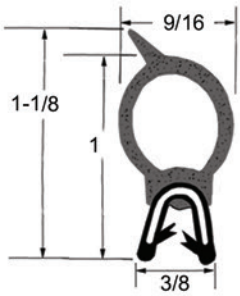

CIH 0404 007