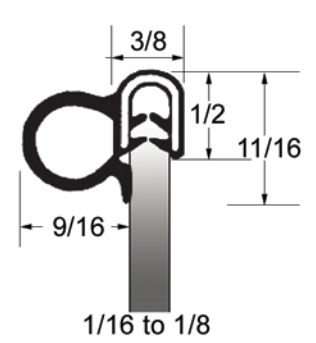

Dual Durometer Extrusion

UWS 164