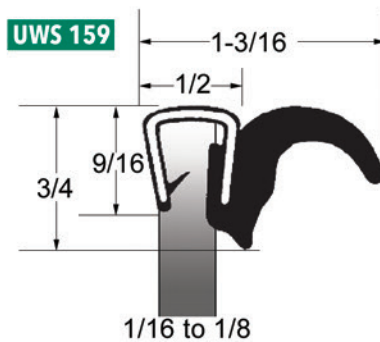

75 0636

★ **75 0637**

75 0638

75 0639

75 1000

75 1374

75 1375

75 1376

★ Items available by special order

Fits glass size 5/64 to 7/64, except 75 1375 & 75 1376

Images may not be to scale

Dual Durometer Extrusion

★ Items available by special order

Dual Durometer Extrusion

★ UWS 161