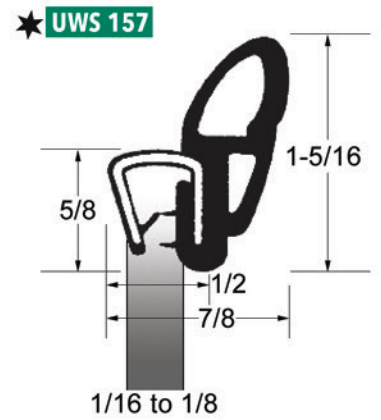

75 0636

★ **75 0637**

75 0638

75 0639

75 1000

75 1374

75 1375

75 1376

★ Items available by special order

Fits glass size 5/64 to 7/64, except 75 1375 & 75 1376

Images may not be to scale

Dual Durometer Extrusion

★ Items available by special order

Dual Durometer Extrusion

★ UWS 161