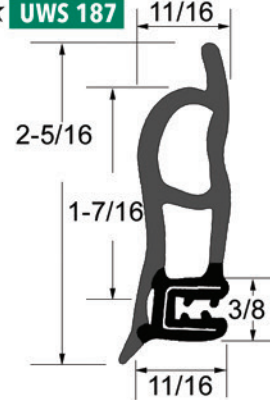

Agriculture Profiles

★ UWS 187