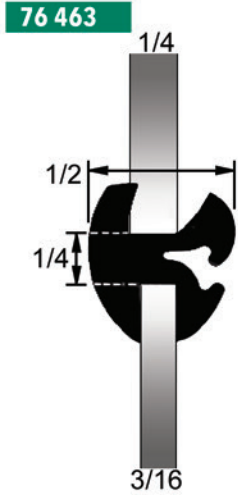

PROFILE CATALOG

Dense Rubber Extrusions - 1 pc. Self Locking

75 599

75 600

75 602

75 681

75 690

75 692

75 693

75 750

UW 987

UW 1522

Images may not be to scale

Dense Rubber Extrusions - 2 pc. Locking

Images may not be to scale

Dense Rubber Extrusions - 2 pc. Locking

★ Items available by special order

Fits glass size 5/64 to 7/64, except 75 1375 & 75 1376

Images may not be to scale

Dual Durometer Extrusion

★ Items available by special order

Dual Durometer Extrusion

★ UWS 161