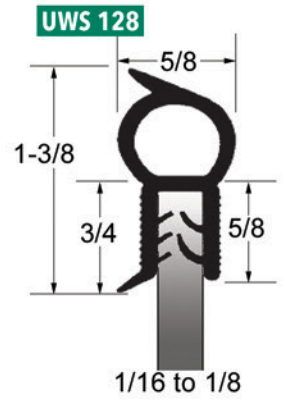

75 0636

★ **75 0637**

75 0638

75 0639

75 1000

75 1374

75 1375

75 1376

★ Items available by special order

Fits glass size 5/64 to 7/64, except 75 1375 & 75 1376

Images may not be to scale

Dual Durometer Extrusion

★ Items available by special order

Dual Durometer Extrusion

★ UWS 161