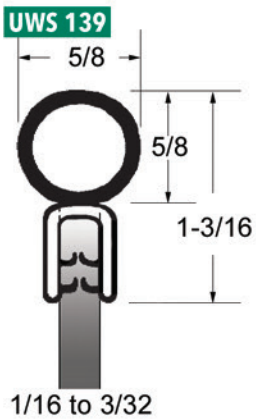

75 0636

★ **75 0637**

75 0638

75 0639

75 1000

75 1374

75 1375

75 1376

★ Items available by special order

Fits glass size 5/64 to 7/64, except 75 1375 & 75 1376

Images may not be to scale

Dual Durometer Extrusion

★ Items available by special order

Dual Durometer Extrusion

★ UWS 161