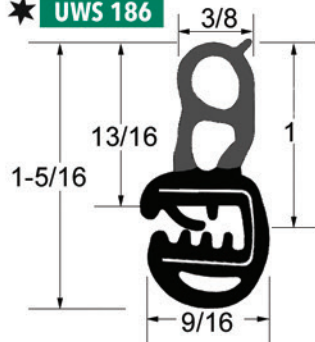

Agriculture Profiles

★ UWS 186