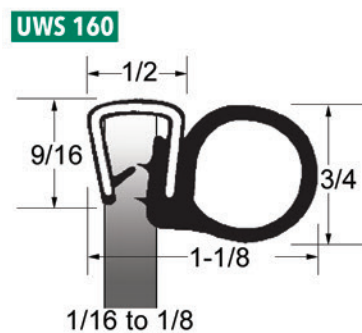

★ Items available by special order

Fits glass size 5/64 to 7/64, except 75 1375 & 75 1376

Images may not be to scale

Dual Durometer Extrusion

★ Items available by special order

Dual Durometer Extrusion

★ UWS 161