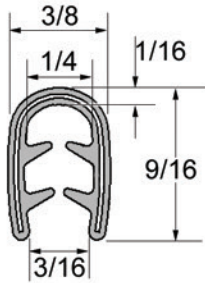

Make - Utilimaster
Model - Aeromaster
Step Van

UTL 106 R-75

Center

Make - Utilimaster
Model - Aeromaster
Step Van

PVC Colored Edge Trim Profiles

★ **UWS 191**
Brown

★ **UWS 192**
Grey

★ **UWS 193**
Pearl White