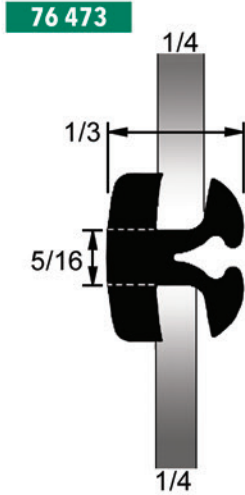

PROFILE CATALOG

Dense Rubber Extrusions - 1 pc. Self Locking

75 599

75 600

75 602

75 681

75 690

75 692

75 693

75 750

UW 987

UW 1522

Images may not be to scale

Dense Rubber Extrusions - 2 pc. Locking

Images may not be to scale

Dense Rubber Extrusions - 2 pc. Locking

★ Items available by special order

Fits glass size 5/64 to 7/64, except 75 1375 & 75 1376

Images may not be to scale

Dual Durometer Extrusion

★ Items available by special order

Dual Durometer Extrusion

★ UWS 161