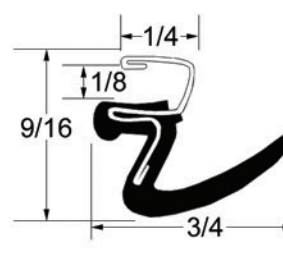

Beltline Moldings

75000143

75 0193

75 1020

75 1181

★ **75 1346**

75 1370

75 1371

75 1372

75 1379

75 1457

75 1555

75 1836

75 9060

75 9101

75 9105

75 9106

★ Items available by special order