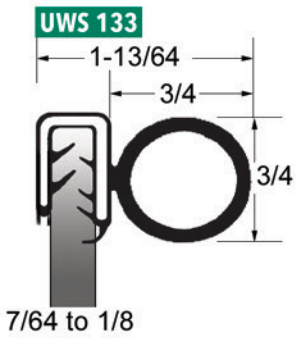

75 0636

★ **75 0637**

75 0638

75 0639

75 1000

75 1374

75 1375

75 1376

★ Items available by special order

Fits glass size 5/64 to 7/64, except 75 1375 & 75 1376

Images may not be to scale

Dual Durometer Extrusion

★ Items available by special order

Dual Durometer Extrusion

★ UWS 161