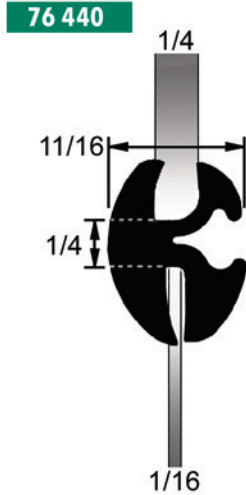

PROFILE CATALOG

Dense Rubber Extrusions - 1 pc. Self Locking

75 599

75 600

75 602

75 681

75 690

75 692

75 693

75 750

UW 987

UW 1522

Images may not be to scale

Dense Rubber Extrusions - 2 pc. Locking

Images may not be to scale

Dense Rubber Extrusions - 2 pc. Locking

★ Items available by special order

Fits glass size 5/64 to 7/64, except 75 1375 & 75 1376

Images may not be to scale

Dual Durometer Extrusion

★ Items available by special order

Dual Durometer Extrusion

★ UWS 161