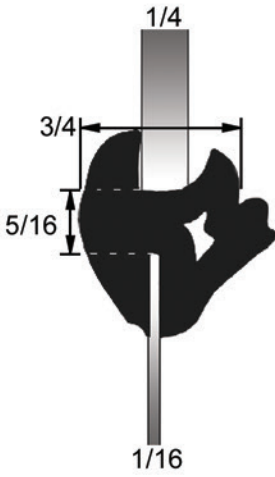

PROFILE CATALOG

Dense Rubber Extrusions - 1 pc. Self Locking

75 599

75 600

75 602

75 681

75 690

75 692

75 693

75 750

UW 987

UW 1522

Images may not be to scale

Dense Rubber Extrusions - 2 pc. Locking

Images may not be to scale

Dense Rubber Extrusions - 2 pc. Locking

★ Items available by special order

Fits glass size 5/64 to 7/64, except 75 1375 & 75 1376

Images may not be to scale

Dual Durometer Extrusion

★ Items available by special order

Dual Durometer Extrusion

★ UWS 161