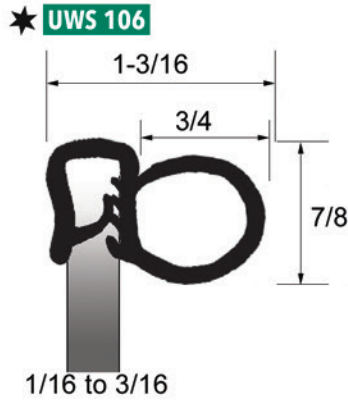

75 0636

★ **75 0637**

75 0638

75 0639

75 1000

75 1374

75 1375

75 1376

★ Items available by special order

Fits glass size 5/64 to 7/64, except 75 1375 & 75 1376

Images may not be to scale

Dual Durometer Extrusion

★ Items available by special order

Dual Durometer Extrusion

★ UWS 161