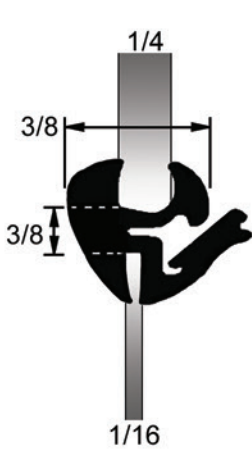

PROFILE CATALOG

Dense Rubber Extrusions - 1 pc. Self Locking

75 599

75 600

75 602

75 681

75 690

75 692

75 693

75 750

UW 987

UW 1522

Images may not be to scale

Dense Rubber Extrusions - 2 pc. Locking

Images may not be to scale

Dense Rubber Extrusions - 2 pc. Locking

★ Items available by special order

Fits glass size 5/64 to 7/64, except 75 1375 & 75 1376

Images may not be to scale

Dual Durometer Extrusion

★ Items available by special order

Dual Durometer Extrusion

★ UWS 161