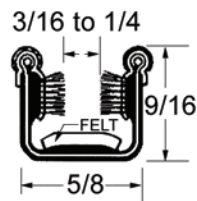

EPDM Sponge Rubber Profiles

Beaded Channels

75000098