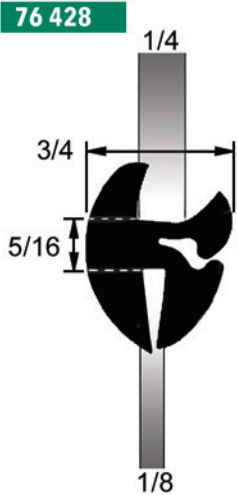

PROFILE CATALOG

Dense Rubber Extrusions - 1 pc. Self Locking

75 599

75 600

75 602

75 681

75 690

75 692

75 693

75 750

UW 987

UW 1522

Images may not be to scale

Dense Rubber Extrusions - 2 pc. Locking

Images may not be to scale

Dense Rubber Extrusions - 2 pc. Locking

76 667

76 698

Lockstrips for Weatherstrips

77 110

77 478

77 500

UL 937

WLS 100

★ Items available by special order

Fits glass size 5/64 to 7/64, except 75 1375 & 75 1376

Images may not be to scale

Dual Durometer Extrusion

★ Items available by special order

Dual Durometer Extrusion

★ UWS 161